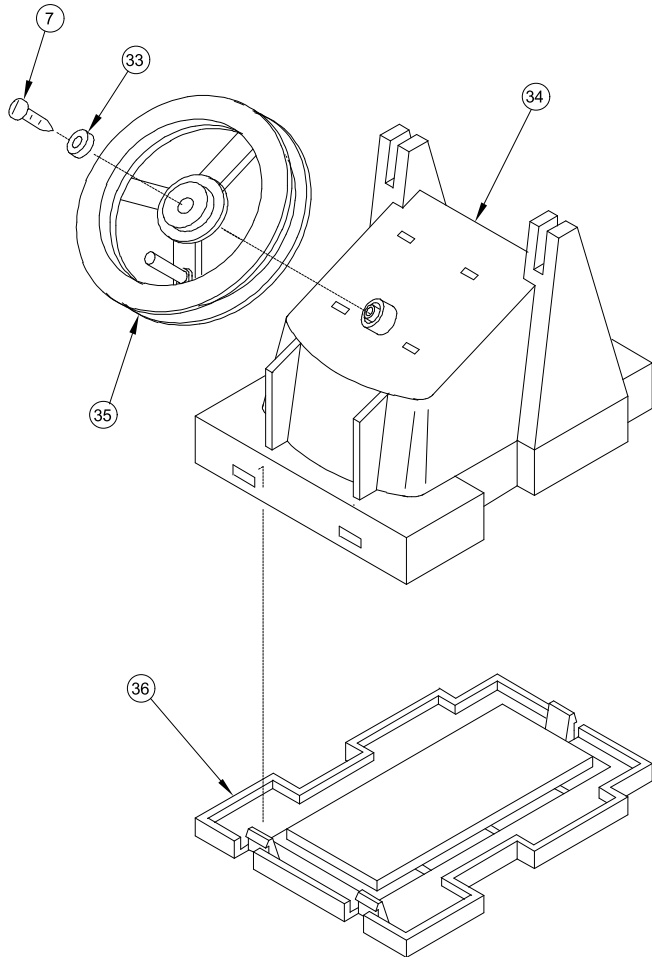

900 900E
9000 9000E

9000