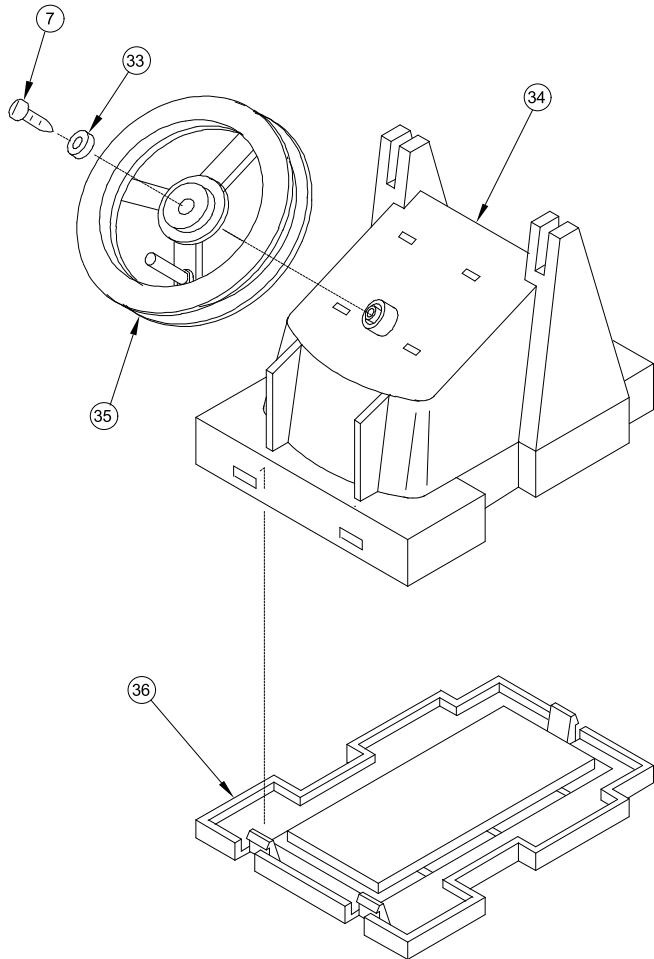

00900 09009
90000 90009

90000